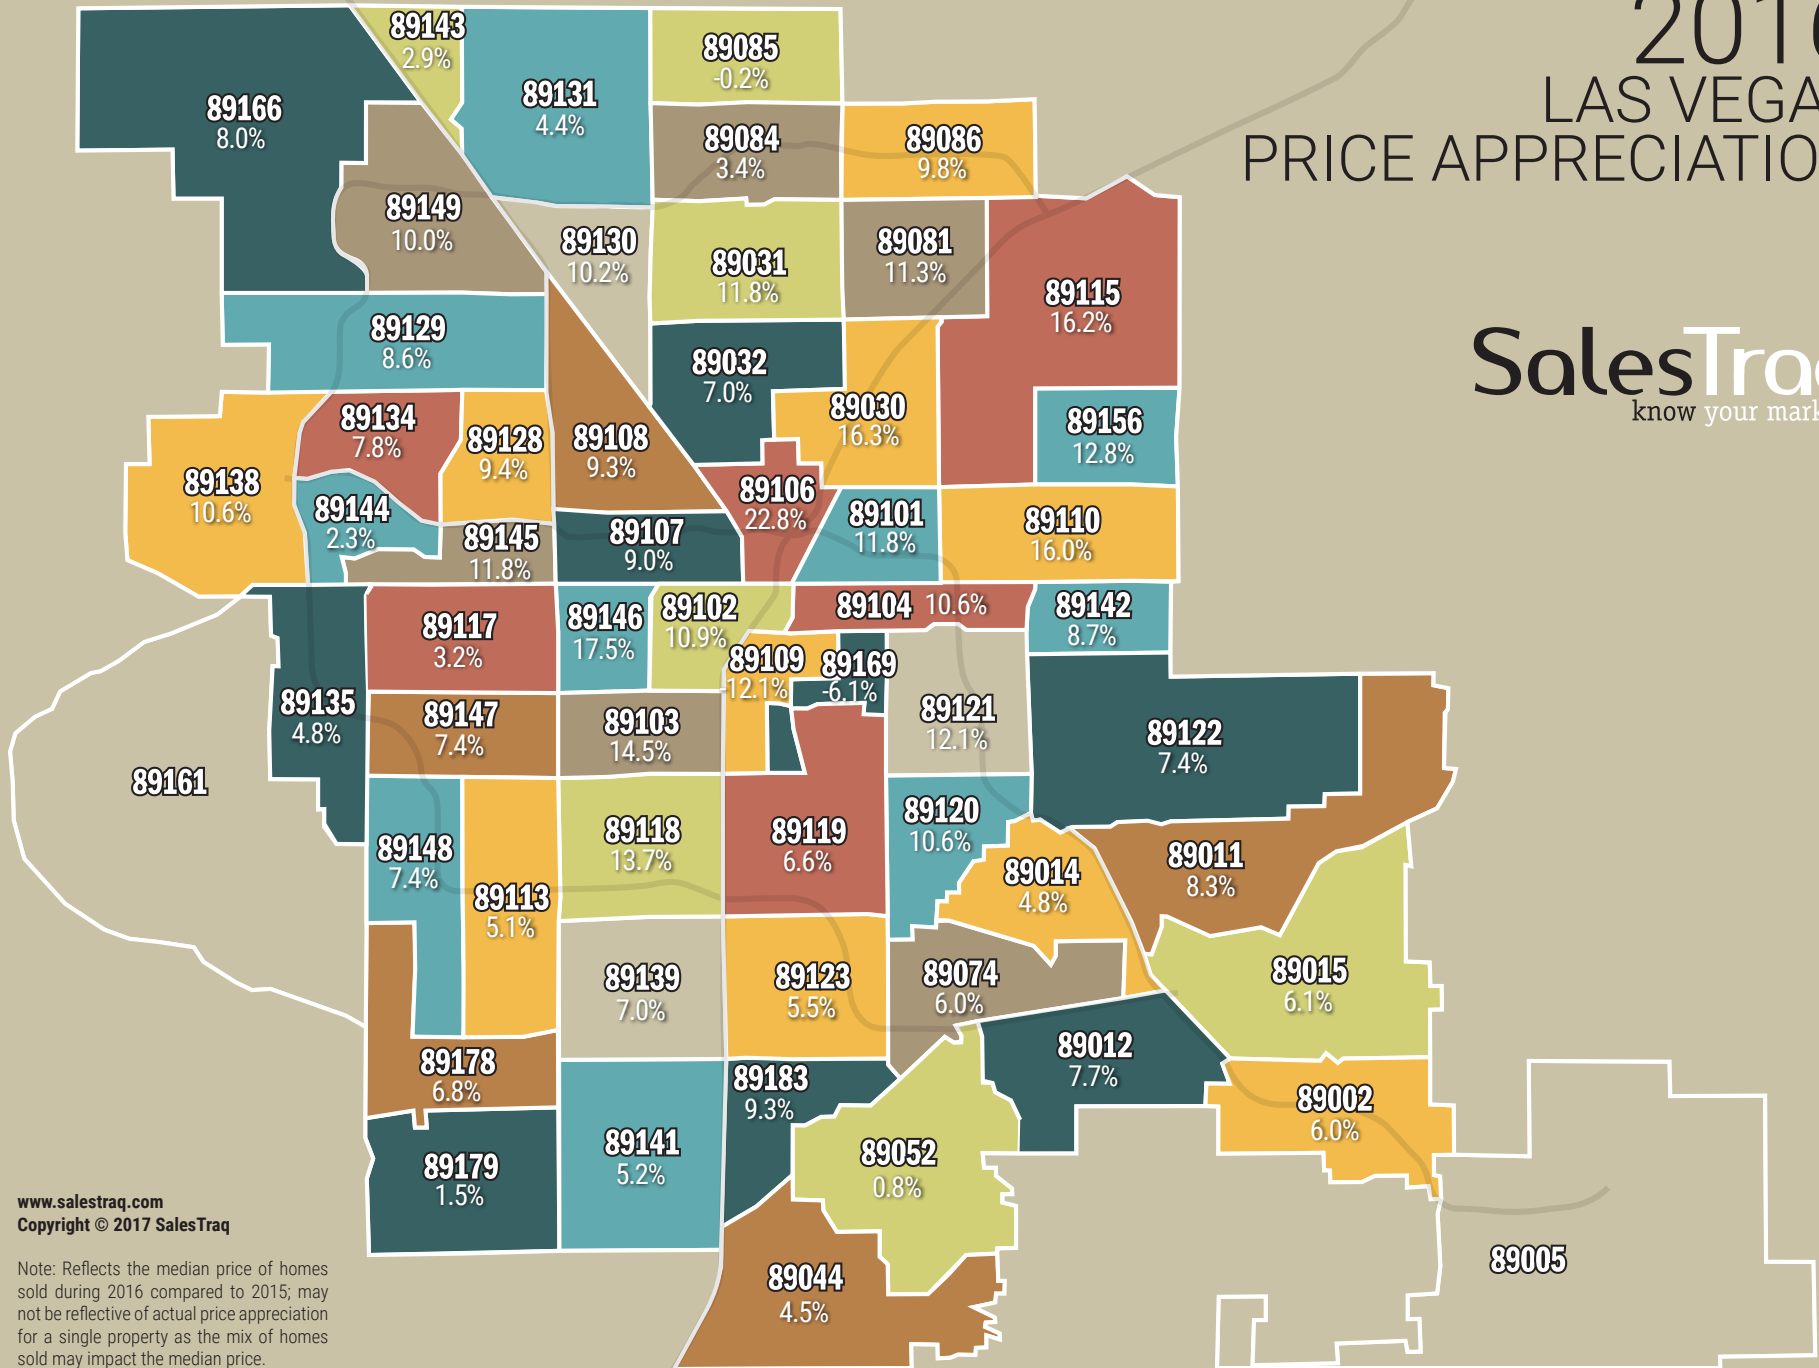

# 2016 LAS VEGAS PRICE APPRECIATION

SalesTraq  
know your market

www.salestraq.com  
Copyright © 2017 SalesTraq

Note: Reflects the median price of homes sold during 2016 compared to 2015; may not be reflective of actual price appreciation for a single property as the mix of homes sold may impact the median price.